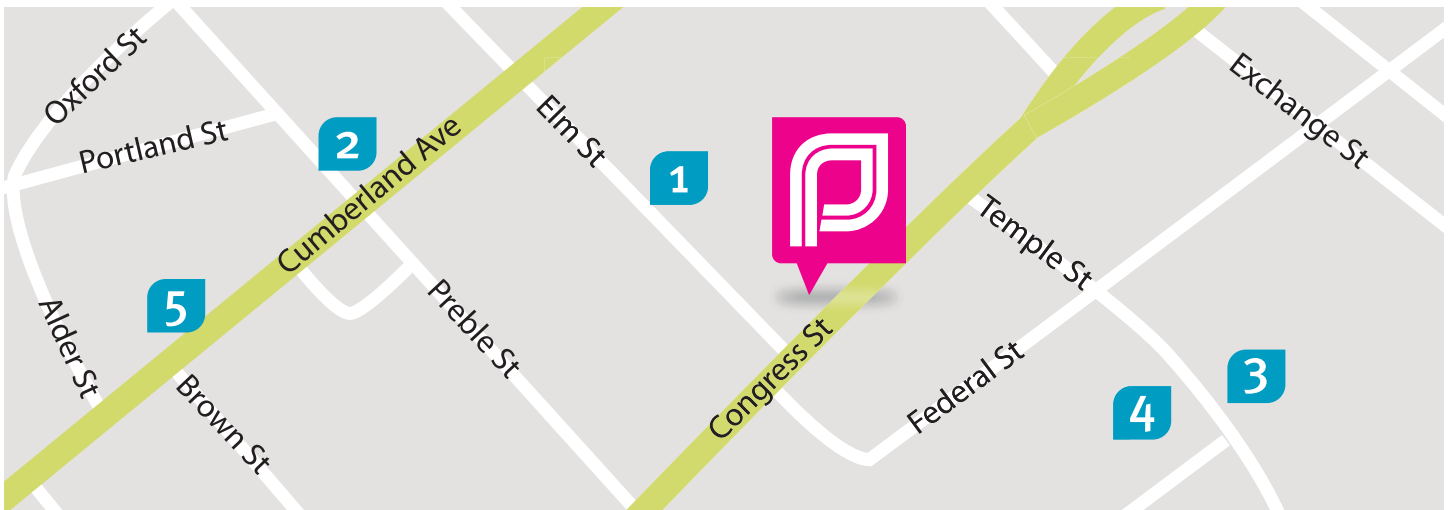

Visit us at:

443 Congress Street, 2nd Floor
Portland, ME 04101
1-866-476-1321

ADDITIONAL PARKING LOCATIONS & DISTANCE FROM HEALTH CENTER

1. Elm Street Parking Garage | 21 Elm Street (1 block)
2. Public Market Garage | 315 Cumberland Avenue (1.5 blocks)
3. Temple Street Parking Garage | 11 Temple Street (2.5 blocks)
4. One City Center Parking Garage | 1 City Center (2.5 blocks)
5. Monument Square Garage | 346 Cumberland Avenue (3 blocks)